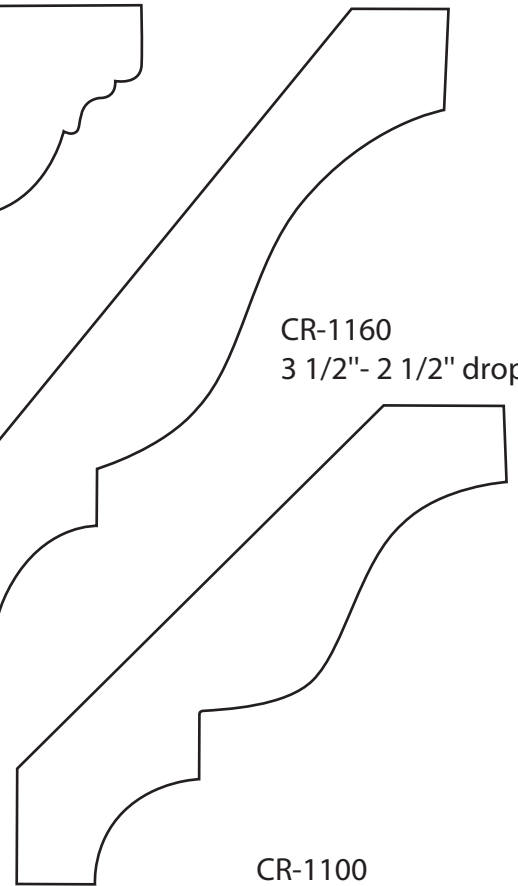

Crown Moulding

CR-1140
3 1/2" - 2 1/2" drop

Prince George
CR-1130
3 1/2" - 2 1/2" drop

King George
CR-1120
5" - 3 1/2" drop

CR-1150
4 1/4" - 3 1/2" drop

CR-1160
3 1/2" - 2 1/2" drop

CR-1170
2 1/4" - 1 1/2" drop

CR-1180
5 1/8" - 3 3/4" drop

CR-1190
4 1/4" - 3" drop

CR-1100
4 3/4" - 3 3/8" drop